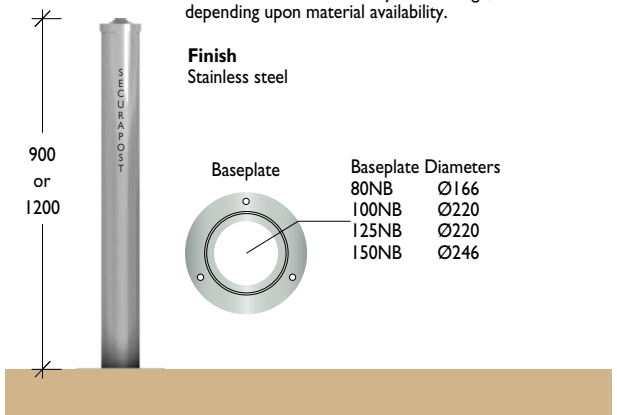

The Economical Option

Material

- Six diameters available:
- BB80F 80NB (88.9OD) x 3.2mm steel pipe
 - BB100F 100NB (114.3OD) x 3.6mm steel pipe
 - BB125F 125NB (139.7OD) x 3.5mm steel pipe
 - BB150F 150NB (165.1OD) x 3.5mm steel pipe

The Economical Option

Builders Bollards are a no-frills, economical range and can be ordered online and paid by credit card.

Material

- Five diameters available:
 SBB80B 80NB (88.9OD) x 3mm steel pipe
 SBB100B 100NB (114.3OD) x 3.5mm steel pipe
 SBB125B 125NB (139.7OD) x 3.5mm steel pipe
 SBB150B 150NB (165.1OD) x 3.5mm steel pipe

Note: Wall thickness is subject to change, depending upon material availability.

Finish

Stainless steel

Fixed Insitu

The Economical Option

Material

- Five diameters available:
 SBB80F 80NB (88.9OD) x 3mm steel pipe
 SBB100F 100NB (114.3OD) x 3.5mm steel pipe
 SBB125F 125NB (139.7OD) x 3.5mm steel pipe
 SBB150F 150NB (165.1OD) x 3.5mm steel pipe