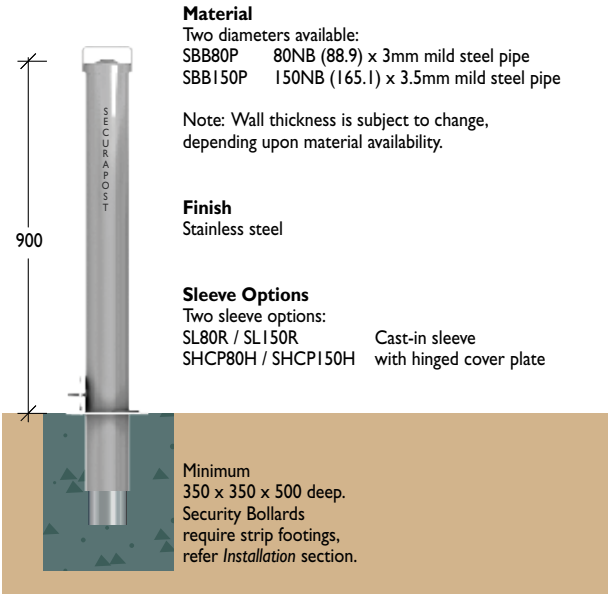

Note: Wall thickness is subject to change, depending upon material availability.

Finish

Stainless steel

Builders Bollards
Locking & Removable

The Economical Option

Builders Bollards are a no-frills, economical range and can be ordered online and paid by credit card.

Material

Two diameters available:
SBB80P 80NB (88.9) x 3mm mild steel pipe
SBB150P 150NB (165.1) x 3.5mm mild steel pipe

Note: Wall thickness is subject to change, depending upon material availability.

Finish

Stainless steel

Sleeve Options

Two sleeve options:
SL80R / SL150R Cast-in sleeve
SHCP80H / SHCP150H with hinged cover plate

Retractable

Material

Two diameters available:
SBB80R 80NB (88.9) x 3mm mild steel pipe
SBB150R 150NB (165.1) x 3.5mm mild steel pipe