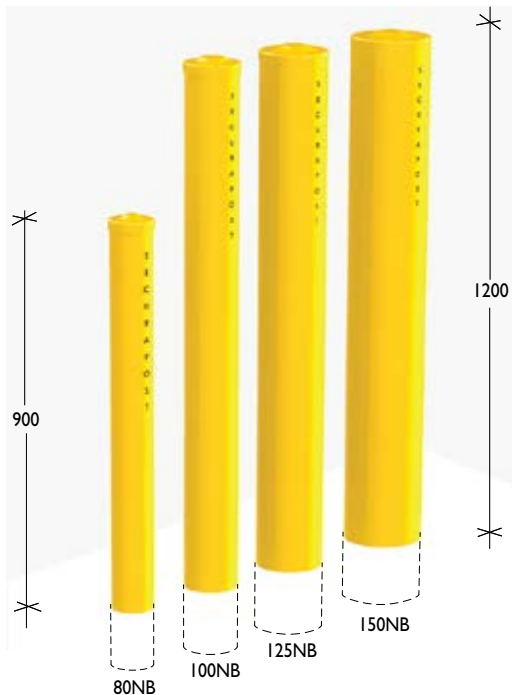

Builders Bollards

Fixed Baseplate

The Economical Option

Builders Bollards are a no-frills, economical range and can be ordered online and paid by credit card.

Material

- Six diameters available:
- BB80B 80NB (88.9OD) x 3.2mm steel pipe
 - BB100B 100NB (114.3OD) x 3.6mm steel pipe
 - BB125B 125NB (139.7OD) x 3.5mm steel pipe
 - BB150B 150NB (165.1OD) x 3.5mm steel pipe

Note: Wall thickness is subject to change, depending upon material availability.

Finish

Powdercoated in golden yellow.

Baseplate	Baseplate Diameters
80NB	Ø166
100NB	Ø220
125NB	Ø220
150NB	Ø246

Fixed Insitu

The Economical Option

Material

- Six diameters available:
- BB80F 80NB (88.9OD) x 3.2mm steel pipe
 - BB100F 100NB (114.3OD) x 3.6mm steel pipe
 - BB125F 125NB (139.7OD) x 3.5mm steel pipe
 - BB150F 150NB (165.1OD) x 3.5mm steel pipe

Note: Wall thickness is subject to change, depending upon material availability.

Finish

Powdercoated in golden yellow.

Minimum 350 x 350 x 500 deep. Security Bollards require strip footings, refer *Installation* section.