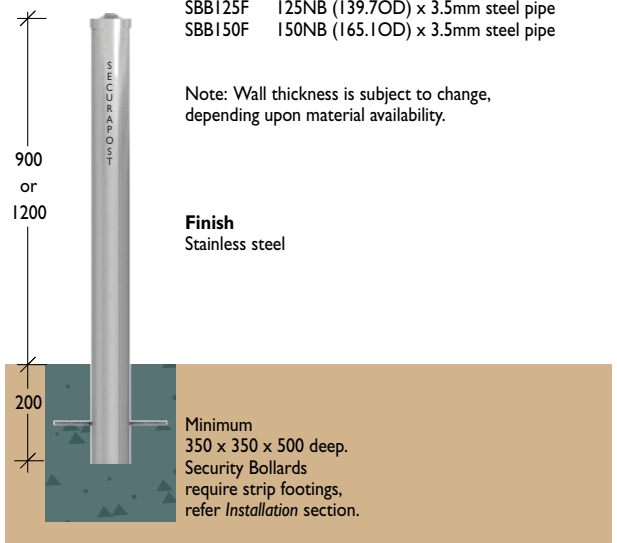

The Economical Option

Builders Bollards are a no-frills, economical range and can be ordered online and paid by credit card.

Material

- Five diameters available:
 SBB80B 80NB (88.9OD) x 3mm steel pipe
 SBB100B 100NB (114.3OD) x 3.5mm steel pipe
 SBB125B 125NB (139.7OD) x 3.5mm steel pipe
 SBB150B 150NB (165.1OD) x 3.5mm steel pipe

Note: Wall thickness is subject to change, depending upon material availability.

Finish

Stainless steel

Fixed Insitu

The Economical Option

Material

- Five diameters available:
 SBB80F 80NB (88.9OD) x 3mm steel pipe
 SBB100F 100NB (114.3OD) x 3.5mm steel pipe
 SBB125F 125NB (139.7OD) x 3.5mm steel pipe
 SBB150F 150NB (165.1OD) x 3.5mm steel pipe

Note: Wall thickness is subject to change, depending upon material availability.

Finish

Stainless steel

Builders Bollards
Locking & Removable

The Economical Option

Builders Bollards are a no-frills, economical range and can be ordered online and paid by credit card.

Material

Two diameters available:
SBB80P 80NB (88.9) x 3mm mild steel pipe
SBB150P 150NB (165.1) x 3.5mm mild steel pipe

Note: Wall thickness is subject to change, depending upon material availability.

Finish