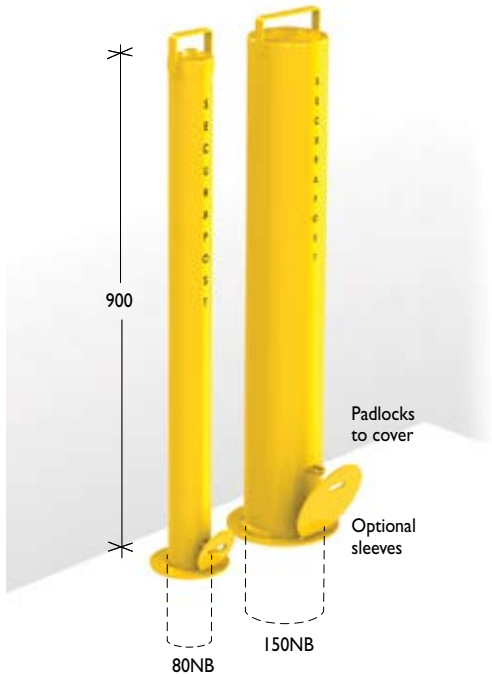

Builders Bollards
Locking & Removable

The Economical Option

Builders Bollards are a no-frills, economical range and can be ordered online and paid by credit card.