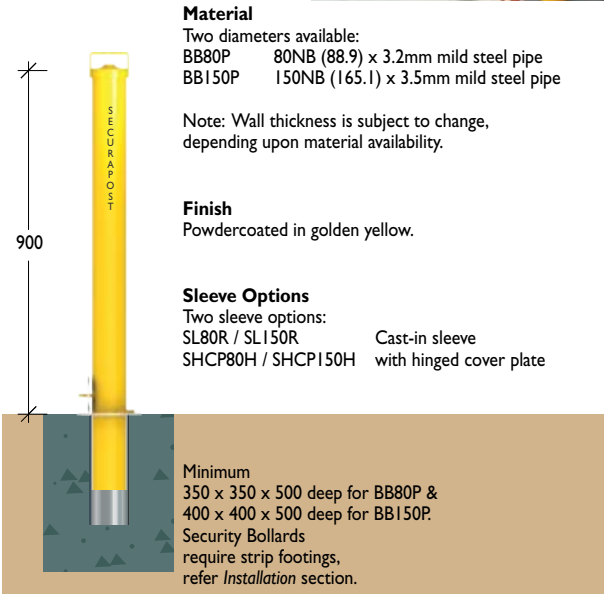

Builders Bollards
Locking & Removable

The Economical Option

Builders Bollards are a no-frills, economical range and can be ordered online and paid by credit card.