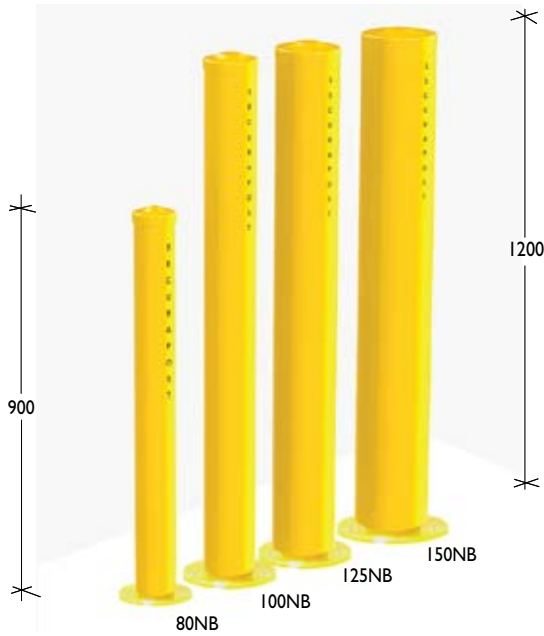

Builders Bollards

Fixed Baseplate

The Economical Option

Builders Bollards are a no-frills, economical range and can be ordered online and paid by credit card.

Material

- Six diameters available:
- BB80B 80NB (88.9OD) x 3.2mm steel pipe
 - BB100B 100NB (114.3OD) x 3.6mm steel pipe
 - BB125B 125NB (139.7OD) x 3.5mm steel pipe
 - BB150B 150NB (165.1OD) x 3.5mm steel pipe

Note: Wall thickness is subject to change, depending upon material availability.

Finish

Powdercoated in golden yellow.

Baseplate	Baseplate Diameters
80NB	Ø166
100NB	Ø220
125NB	Ø220
150NB	Ø246

Fixed Insitu

The Economical Option

Material

- Six diameters available:
- BB80F 80NB (88.9OD) x 3.2mm steel pipe
 - BB100F 100NB (114.3OD) x 3.6mm steel pipe
 - BB125F 125NB (139.7OD) x 3.5mm steel pipe
 - BB150F 150NB (165.1OD) x 3.5mm steel pipe

Note: Wall thickness is subject to change, depending upon material availability.

Finish

Powdercoated in golden yellow.

Minimum 350 x 350 x 500 deep. Security Bollards require strip footings, refer *Installation* section.