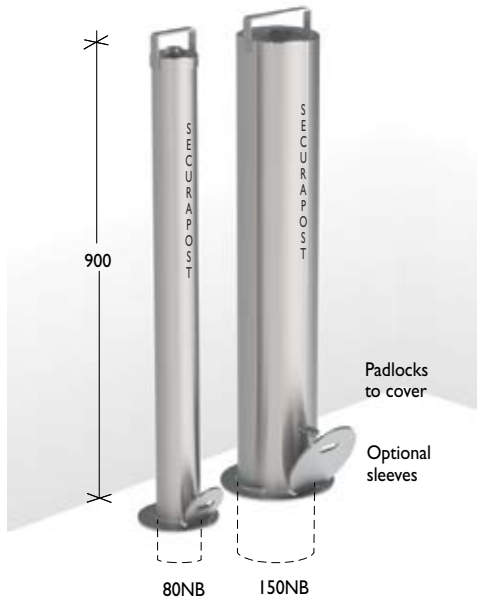

Note: Wall thickness is subject to change, depending upon material availability.

Finish

Stainless steel

Fixed Insitu

The Economical Option

Material

- Five diameters available:
 SBB80F 80NB (88.9OD) x 3mm steel pipe
 SBB100F 100NB (114.3OD) x 3.5mm steel pipe
 SBB125F 125NB (139.7OD) x 3.5mm steel pipe
 SBB150F 150NB (165.1OD) x 3.5mm steel pipe

Note: Wall thickness is subject to change, depending upon material availability.

Finish

Stainless steel

Builders Bollards
Locking & Removable

The Economical Option

Builders Bollards are a no-frills, economical range and can be ordered online and paid by credit card.

Material

Two diameters available:
SBB80P 80NB (88.9) x 3mm mild steel pipe
SBB150P 150NB (165.1) x 3.5mm mild steel pipe

Note: Wall thickness is subject to change, depending upon material availability.

Finish

Stainless steel

Sleeve Options

Two sleeve options:
SL80R / SL150R Cast-in sleeve
SHCP80H / SHCP150H with hinged cover plate

Retractable

Material

Two diameters available:
SBB80R 80NB (88.9) x 3mm mild steel pipe
SBB150R 150NB (165.1) x 3.5mm mild steel pipe