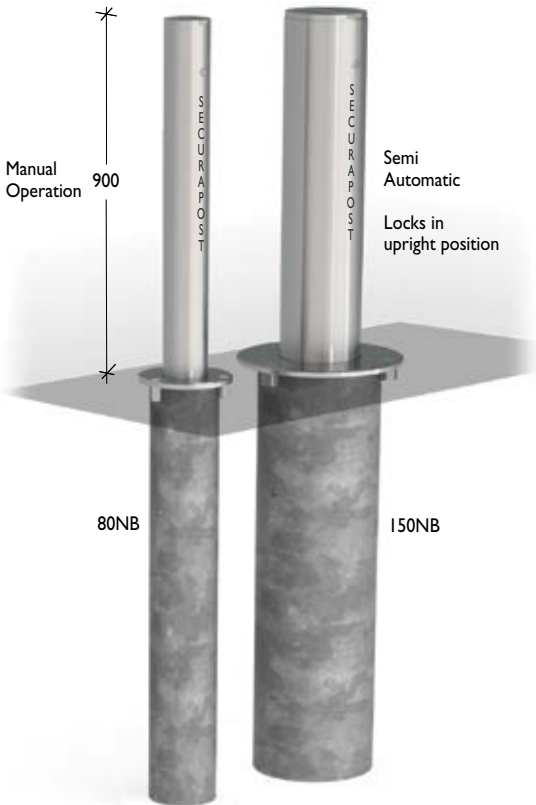

Note: Wall thickness is subject to change, depending upon material availability.

Finish

Stainless steel

Fixed Insitu

The Economical Option

Material

- Five diameters available:
 SBB80F 80NB (88.9OD) x 3mm steel pipe
 SBB100F 100NB (114.3OD) x 3.5mm steel pipe
 SBB125F 125NB (139.7OD) x 3.5mm steel pipe
 SBB150F 150NB (165.1OD) x 3.5mm steel pipe

Material

Two diameters available:
SBB80P 80NB (88.9) x 3mm mild steel pipe
SBB150P 150NB (165.1) x 3.5mm mild steel pipe

Note: Wall thickness is subject to change, depending upon material availability.

Finish

Stainless steel

Sleeve Options

Two sleeve options:
SL80R / SL150R Cast-in sleeve
SHCP80H / SHCP150H with hinged cover plate

Retractable

Material

Two diameters available:
SBB80R 80NB (88.9) x 3mm mild steel pipe
SBB150R 150NB (165.1) x 3.5mm mild steel pipe