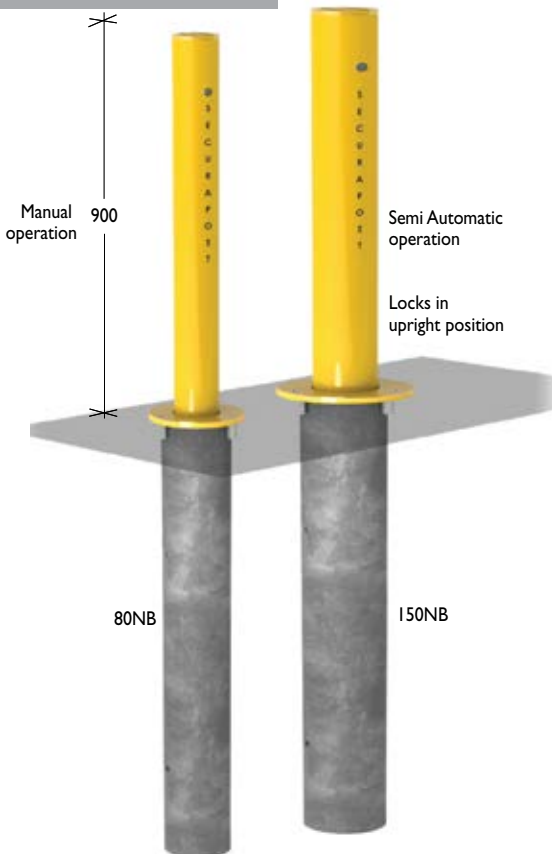

Retractable