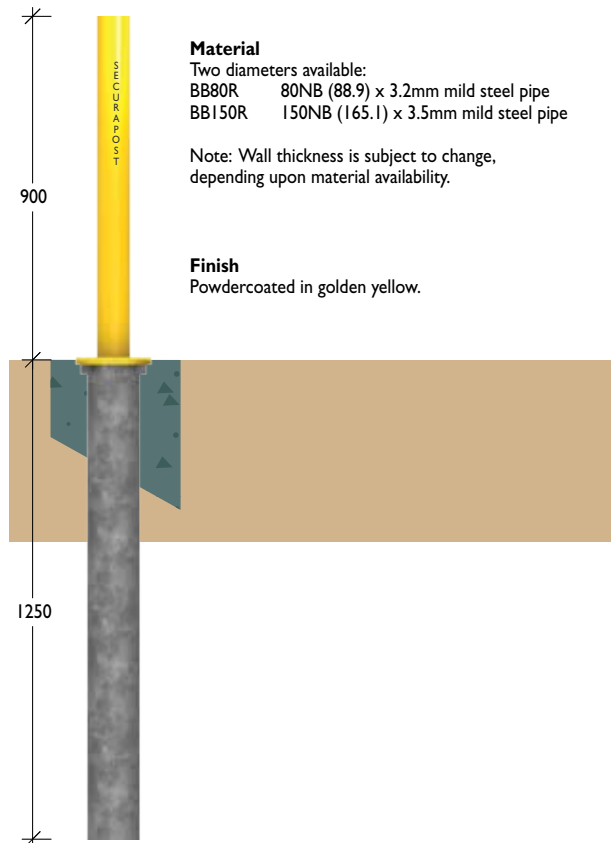

Retractable