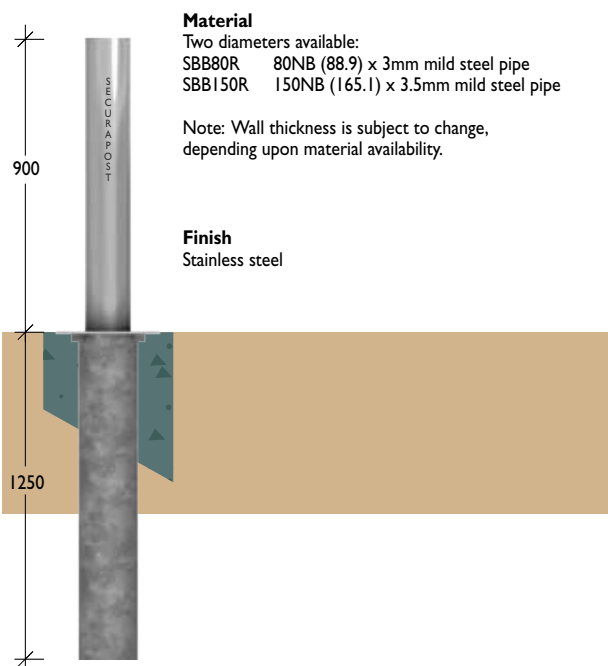

Note: Wall thickness is subject to change, depending upon material availability.

Finish

Stainless steel

Fixed Insitu

The Economical Option

Material

- Five diameters available:
 SBB80F 80NB (88.9OD) x 3mm steel pipe
 SBB100F 100NB (114.3OD) x 3.5mm steel pipe
 SBB125F 125NB (139.7OD) x 3.5mm steel pipe
 SBB150F 150NB (165.1OD) x 3.5mm steel pipe

Material

Two diameters available:
SBB80P 80NB (88.9) x 3mm mild steel pipe
SBB150P 150NB (165.1) x 3.5mm mild steel pipe

Note: Wall thickness is subject to change, depending upon material availability.

Finish

Stainless steel

Sleeve Options

Two sleeve options:
SL80R / SL150R Cast-in sleeve
SHCP80H / SHCP150H with hinged cover plate

Retractable

Material

Two diameters available:
SBB80R 80NB (88.9) x 3mm mild steel pipe
SBB150R 150NB (165.1) x 3.5mm mild steel pipe

Note: Wall thickness is subject to change, depending upon material availability.

Finish

Stainless steel