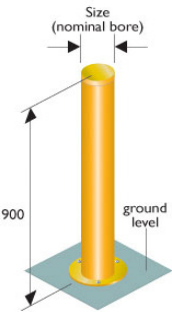

Delivery Address: _____

Company: _____

Address: _____

Phone: _____

Fax: _____

Fill in details, sign and fax to (02) 8006 5699

Fixed

Base Plate

Padlock

Fixed Bollards											
Size (nominal bore)	Bollard - Black pipe		Cap (galvabond)		Yellow Paint (Powdercoat finish / per bollard)		Hot Dip Gal		Price per unit	Quantity	Total
65	BB65F	\$107	BB65C	\$3	PC65	\$12.50	GAL65	\$44			
80	BB80F	\$124	BB80C	\$5	PC80	\$14.50	GAL80	\$77			
100	BB100F	\$175	BB100C	\$5	PC100	\$15.00	GAL100	\$88			
125	BB125F	\$218	BB125C	\$12	PC125	\$16.50	GAL125	\$101			
150	BB150F	\$266	BB150C	\$13	PC150	\$16.00	GAL150	\$139			
200	BB200F	\$306	BB200C	\$16	PC200	\$16.50	GAL200	\$171			
300	BB300F	\$400	BB300C	\$26	PC300	\$35.00	GAL300	\$203			
										Sub-total	
Base Plate Bollards											
Size (nominal bore)	Bollard - Black pipe		Masonry Anchors 12*100mm (4 incl.)		Yellow Paint (Powdercoat finish / per bollard)		Hot Dip Gal		Price per unit	Quantity	Total
65	BB65B	\$165	MA12	\$7.00	PC65	\$12.50	GAL65	\$44			
80	BB80B	\$183	MA12	\$7.00	PC80	\$14.50	GAL80	\$77			
100	BB100B	\$230	MA12	\$7.00	PC100	\$15.00	GAL100	\$88			
125	BB125B	\$298	MA12	\$7.00	PC125	\$16.50	GAL125	\$101			
150	BB150B	\$348	MA12	\$7.00	PC150	\$16.00	GAL150	\$139			
200	BB200B	\$452	MA12	\$7.00	PC200	\$16.50	GAL200	\$171			
300	BB300B	\$551	MA12	\$7.00	PC300	\$35.00	GAL300	\$203			
										Sub-total	
Padlock Bollards & sleeve											
Size (nominal bore)	Bollard - Black pipe and sleeve		Padlocks Each		Yellow Paint (Powdercoat finish / per bollard)		Hot Dip Gal		Price per unit	Quantity	Total
80	BB80P	\$238	PADLOCK	\$25	PC80	\$14.50	GAL80	\$77			
150	BB150P	\$428	PADLOCK	\$25	PC150	\$16.00	GAL150	\$139			
										Sub-total	
Credit card type: Visa / Mastercard / American Express - Amex incurs a 1.5% surcharge										Delivery	\$72
Credit Card No. _____										Sub-total	
Name on Card _____										GST	
Signature _____										Total	
Exp Date: _____											