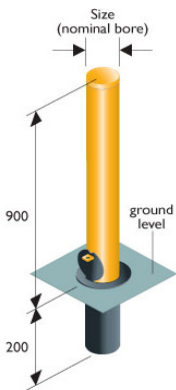

Delivery Address: _____

Company: _____

Address: _____

Phone: _____

Fax: _____

Fill in details, sign and fax to (02) 8006 5699

Fixed

Base Plate

Padlock

Fixed Bollards											
Size (nominal bore)	Bollard - Black pipe		Cap (galvabond)		Yellow Paint (Powdercoat finish / per bollard)		Hot Dip Gal		Price per unit	Quantity	Total
65	BB65F	\$107	BB65C	\$3	PC65	\$12.50	GAL65	\$44			
80	BB80F	\$124	BB80C	\$5	PC80	\$14.50	GAL80	\$77			
100	BB100F	\$175	BB100C	\$5	PC100	\$15.00	GAL100	\$88			
125	BB125F	\$218	BB125C	\$12	PC125	\$16.50	GAL125	\$101			
150	BB150F	\$266	BB150C	\$13	PC150	\$16.00	GAL150	\$139			
200	BB200F	\$306	BB200C	\$16	PC200	\$16.50	GAL200	\$171			
300	BB300F	\$400	BB300C	\$26	PC300	\$35.00	GAL300	\$203			
										Sub-total	
Base Plate Bollards											
Size (nominal bore)	Bollard - Black pipe		Masonry Anchors 12*100mm (4 incl.)		Yellow Paint (Powdercoat finish / per bollard)		Hot Dip Gal		Price per unit	Quantity	Total
65	BB65B	\$165	MA12	\$7.00	PC65	\$12.50	GAL65	\$44			
80	BB80B	\$183	MA12	\$7.00	PC80	\$14.50	GAL80	\$77			
100	BB100B	\$230	MA12	\$7.00	PC100	\$15.00	GAL100	\$88			
125	BB125B	\$298	MA12	\$7.00	PC125	\$16.50	GAL125	\$101			
150	BB150B	\$348	MA12	\$7.00	PC150	\$16.00	GAL150	\$139			
200	BB200B	\$452	MA12	\$7.00	PC200	\$16.50	GAL200	\$171			
300	BB300B	\$551	MA12	\$7.00	PC300	\$35.00	GAL300	\$203			
										Sub-total	
Padlock Bollards & sleeve											
Size (nominal bore)	Bollard - Black pipe and sleeve		Padlocks Each		Yellow Paint (Powdercoat finish / per bollard)		Hot Dip Gal		Price per unit	Quantity	Total
80	BB80P	\$238	PADLOCK	\$25	PC80	\$14.50	GAL80	\$77			
150	BB150P	\$428	PADLOCK	\$25	PC150	\$16.00	GAL150	\$139			
										Sub-total	
Credit card type: Visa / Mastercard / American Express - Amex incurs a 1.5% surcharge										Delivery	\$72
Credit Card No. _____										Sub-total	
Name on Card _____										GST	
Signature _____										Total	
Exp Date: _____											