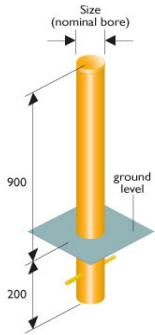

Delivery Address: _____

Company: _____

Address: _____

Phone: _____

Fax: _____

Fill in details, sign and fax to (02) 8006 5699

Fixed

Base Plate

Padlock

Fixed Bollards											
Size (nominal bore)	Bollard - Black pipe		Cap (galvabond)		Yellow Paint (Powdercoat finish / per bollard)		Hot Dip Gal		Price per unit	Quantity	Total
65	BB65F	\$107	BB65C	\$3	PC65	\$12.50	GAL65	\$44			
80	BB80F	\$124	BB80C	\$5	PC80	\$14.50	GAL80	\$77			
100	BB100F	\$175	BB100C	\$5	PC100	\$15.00	GAL100	\$88			
125	BB125F	\$218	BB125C	\$12	PC125	\$16.50	GAL125	\$101			
150	BB150F	\$266	BB150C	\$13	PC150	\$16.00	GAL150	\$139			
200	BB200F	\$306	BB200C	\$16	PC200	\$16.50	GAL200	\$171			
300	BB300F	\$400	BB300C	\$26	PC300	\$35.00	GAL300	\$203			
										Sub-total	
Base Plate Bollards											
Size (nominal bore)	Bollard - Black pipe		Masonry Anchors 12*100mm (4 incl.)		Yellow Paint (Powdercoat finish / per bollard)		Hot Dip Gal		Price per unit	Quantity	Total
65	BB65B	\$165	MA12	\$7.00	PC65	\$12.50	GAL65	\$44			
80	BB80B	\$183	MA12	\$7.00	PC80	\$14.50	GAL80	\$77			
100	BB100B	\$230	MA12	\$7.00	PC100	\$15.00	GAL100	\$88			
125	BB125B	\$298	MA12	\$7.00	PC125	\$16.50	GAL125	\$101			
150	BB150B	\$348	MA12	\$7.00	PC150	\$16.00	GAL150	\$139			
200	BB200B	\$452	MA12	\$7.00	PC200	\$16.50	GAL200	\$171			
300	BB300B	\$551	MA12	\$7.00	PC300	\$35.00	GAL300	\$203			
										Sub-total	
Padlock Bollards & sleeve											
Size (nominal bore)	Bollard - Black pipe and sleeve		Padlocks Each		Yellow Paint (Powdercoat finish / per bollard)		Hot Dip Gal		Price per unit	Quantity	Total
80	BB80P	\$238	PADLOCK	\$25	PC80	\$14.50	GAL80	\$77			
150	BB150P	\$428	PADLOCK	\$25	PC150	\$16.00	GAL150	\$139			
										Sub-total	
Credit card type: Visa / Mastercard / American Express - Amex incurs a 1.5% surcharge										Delivery	\$72
Credit Card No. _____										Sub-total	
Name on Card _____										GST	
Signature _____										Total	
Exp Date: _____											